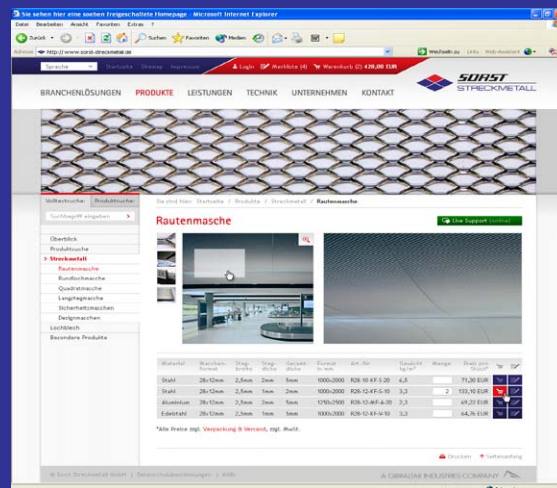

PRODUCT INFORMATION

By clicking on the article number you can view detailed information for the product as well as additional application examples.

Obtaining information and purchasing goods has never been so straightforward and quick. We have configured our Online Shop at www.sorst-streckmetall.de in such a way that you are able to easily and comfortably find the expanded metal or perforated metal plate necessary for your application - around the clock.